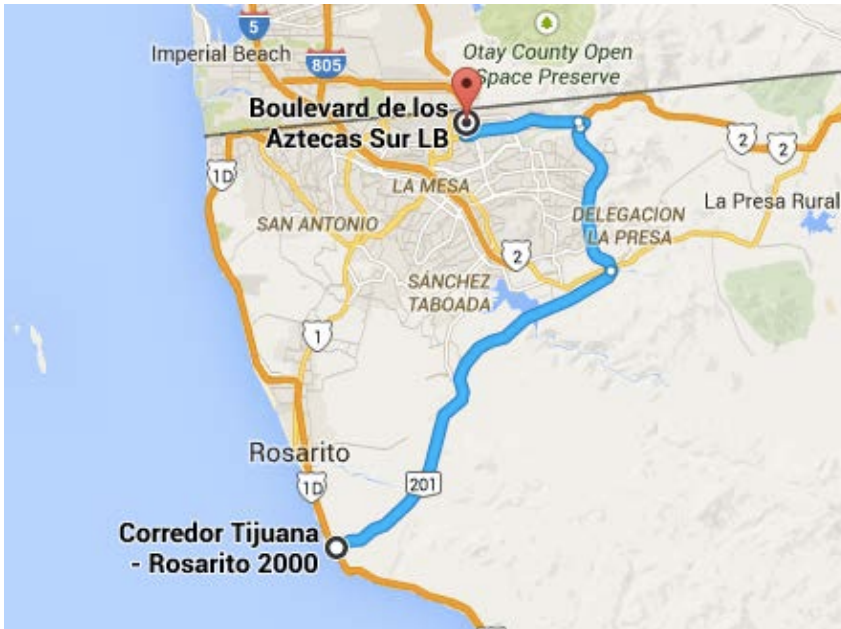

Directions to the Otay Mesa Regular Border Lanes (from the Boulevard 2000)

1. The beginning of the Blvd 2000 is located at Popotla just south of Baja Studios
GPS: 32.285045,
-117.031409. You can access it from the free road (km 33) or from the northbound toll road.

2. Turn onto the Blvd. 2000 and head east for 25 miles.

3. After about 25 miles, you'll see a turn off to the right for "TIJUANA/SAN DIEGO." Take this exit to the right.

4. Drive with precaution around the hairpin turn. This will take you onto Mex 2. Continue for 4 miles on Mex 2.

5. You'll see a large overhead sign directing traffic. Continue straight on this road and follow signs for "GARITA DE OTAY"

6. In a few blocks you'll see signs for "GARITA DE OTAY" to the right. Follow the signs and turn right on Blvd de los Aztecas Sur. This will take you directly to the border.